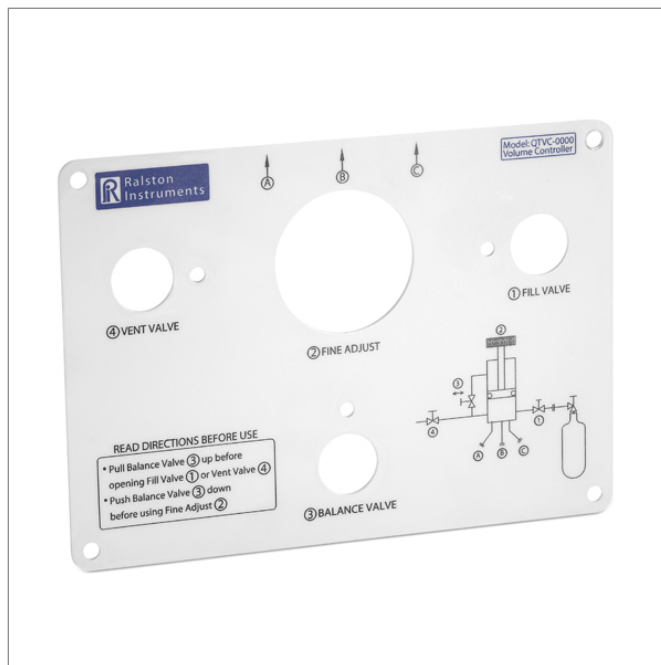

Part No.

# QTVC-0024

QTVC front panel

Replacement parts for hand pumps, calibration manifolds, nitrogen sources and volume controllers

## Features

- Made in the USA

QTVC-0024